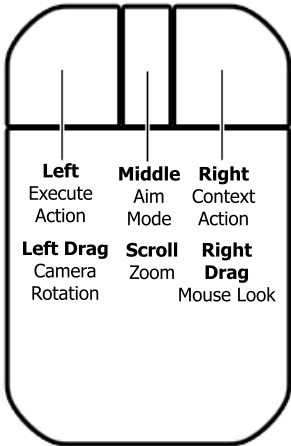

STAR TREK ONLINE - GROUND RPG KEYBINDS

Esc Menu		F2 Team 1	F3 Team 2	F4 Team 3	F5 Team 4											
	1 Skill 1	2 Skill 2	3 Skill 3	4 Skill 4	5 Skill 5	6 Skill 6	7 Skill 7	8 Skill 8	9 Skill 9	0 Skill 10	- Skill 11	= Skill 12	Backspace Reply to Tell			
Tab Target Next Enemy	Q Move Left	W Move Forward	E Move Right	R Auto Move	T Stop Time	Y Crew Attack	U Status	I Inventory	O People							
	A Turn Left	S Move Back	D Turn Right	F Interact	G Target Exposed	H Holster Toggle	J Missions	K Skills	L Captain's Log				Enter Chat			
Shift Run				C Aim Mode	V Scan	B Shooter Mode	N Voice Chat	M Map					Shift Run			
				Space Jump												

		Home Reset Camera	Pg Up Zoom In Med												
		End Zoom Out Fast	Pg Up Zoom Out Med	7 Skill 7	8 Skill 8										
				4 Skill 4	5 Skill 5	6 Skill 6									
				1 Skill 1	2 Skill 2	3 Skill 3									