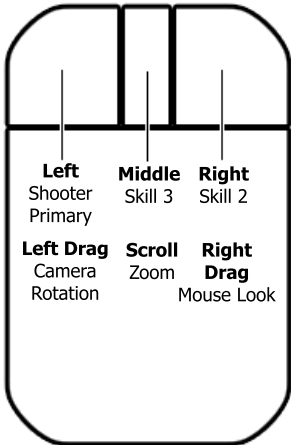

STAR TREK ONLINE - GROUND SHOOTER KEYBINDS

Esc Menu																	
	1 Skill 1	2 Skill 2	3 Skill 3	4 Skill 4	5 Skill 5	6 Skill 6	7 Skill 7	8 Skill 8	9 Skill 9	0 Skill 10	- Skill 11	= Skill 12	Backspace Reply to Tell				
	Q Move Left	W Move Forward	E Move Right	R Tray Scroll Up	T Tray Scroll Right	Y Crew Attack	U Status	I Inventory	O People								
	A Turn Left	S Move Back	D Turn Right	F Interact	G Target Exposed	H Holster Toggle	J Missions	K Skills	L Captain's Log				Enter Chat				
Shift Run				C Aim Mode	V Scan	B RPG Mode	N Voice Chat	M Map					Shift Run				
				Space Jump													

	Home Reset Camera	Pg Up Zoom In Med														
	End Zoom Out Fast	Pg Up Zoom Out Med	7 Skill 7	8 Skill 8												
			4 Skill 4	5 Skill 5	6 Skill 6											
			1 Skill 1													
Left Turn Left	Up Move Forward	Down Move Back														
		Right Turn Right														