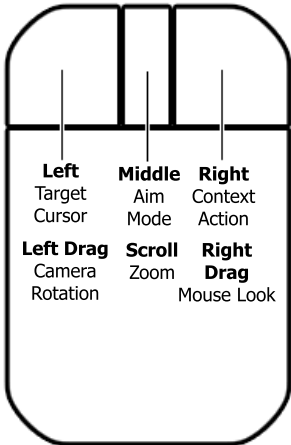

# STAR TREK ONLINE - SPACE KEYBINDS

Esc Menu		F2 Team 1	F3 Team 2	F4 Team 3	F5 Team 4								
	1 Skill 1	2 Skill 2	3 Skill 3	4 Skill 4	5 Skill 5	6 Skill 6	7 Skill 7	8 Skill 8	9 Skill 9	0 Skill 10	- Skill 11	= Skill 12	Backspace Reply to Tell
Tab Target Next Enemy	Q Throttle Back	W Pitch Up	E Throttle Forward	R Throttle Toggle			U Status	I Inventory	O People				
	A Turn Left	S Pitch Down	D Turn Right	F Interact			J Missions	K Skills	L Captain's Log			Enter Chat	
Shift Run		X Target Lock	C Aim Mode	V Scan			N Voice Chat	M Map				Shift Run	
			Space Fire All Phasers										

	Home Reset Camera	Pg Up Zoom In Med					
	End Zoom Out Fast	Pg Up Zoom Out Med	7 Skill 7	8 Skill 8			
			4 Skill 4	5 Skill 5	6 Skill 6		
			1 Skill 1	2 Skill 2	3 Skill 3		
Up Forward Shields	Down Rear Shields	Right Right Shields					
Left Left Shields							